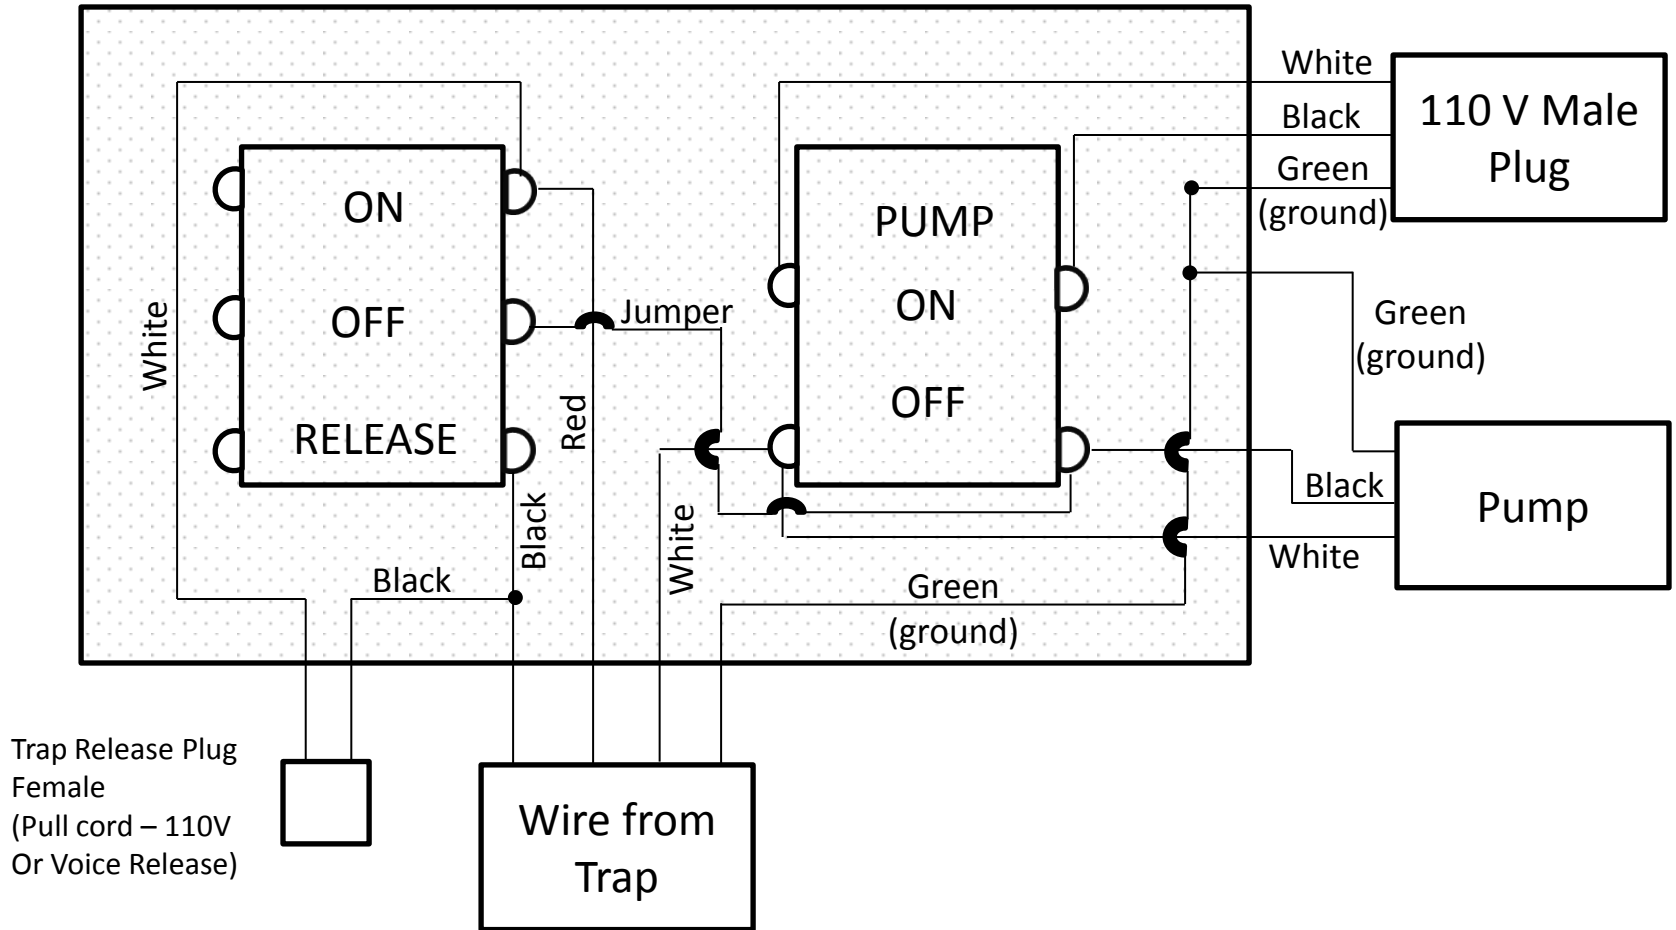

# "G" Series Trap & Wobble Trap Machine Power Control Box

Appendix V

Trap Release Plug  
Female  
(Pull cord – 110V  
Or Voice Release)