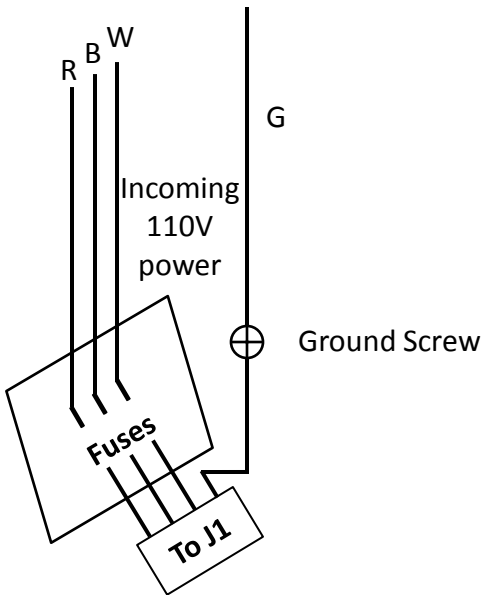

Solid State Cable Connections

3 ea 250V 3A Littelfuse cartridge.
Spare fuses located inside enclosure cover.

4 #06-32X3/8" socket head screws

Fasteners & Hardware

Main Board: 4- 6-32X3/8 T-handle hex wrench 7/64"

Auto/Manual Switch Board: 2-4-40X3/8 phillips head screw

Enclosure Cover: 7- 6-32x1/4 phillips head screws