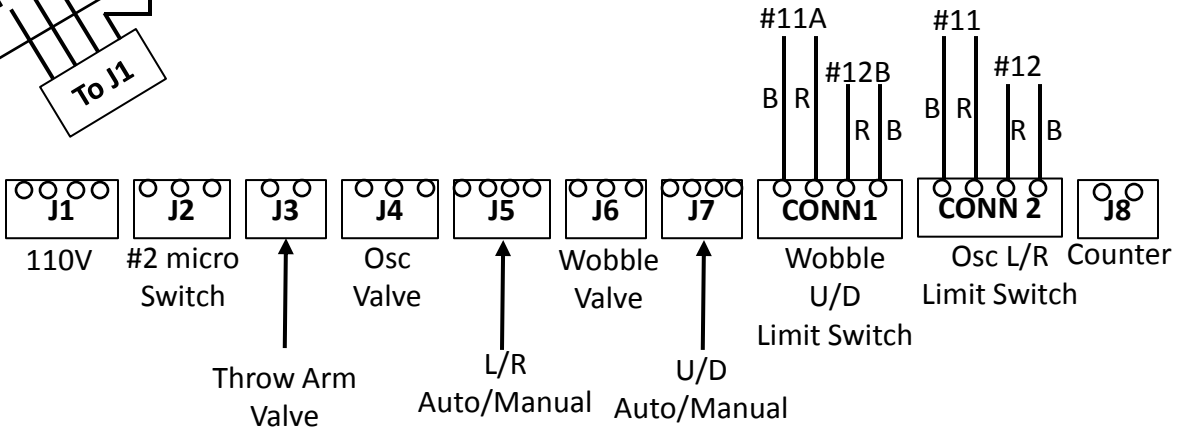

Solid State Cable Connections

3 ea 250V 3A Littelfuse cartridge.
Spare fuses located inside enclosure cover.

4 #06-32X3/8" socket head screws

Fasteners & Hardware

Main Board: 4- 6-32X3/8 T-handle hex wrench 7/64"

Auto/Manual Switch Board: 2-4-40X3/8 phillips head screw

Enclosure Cover: 7- 6-32x1/4 phillips head screws